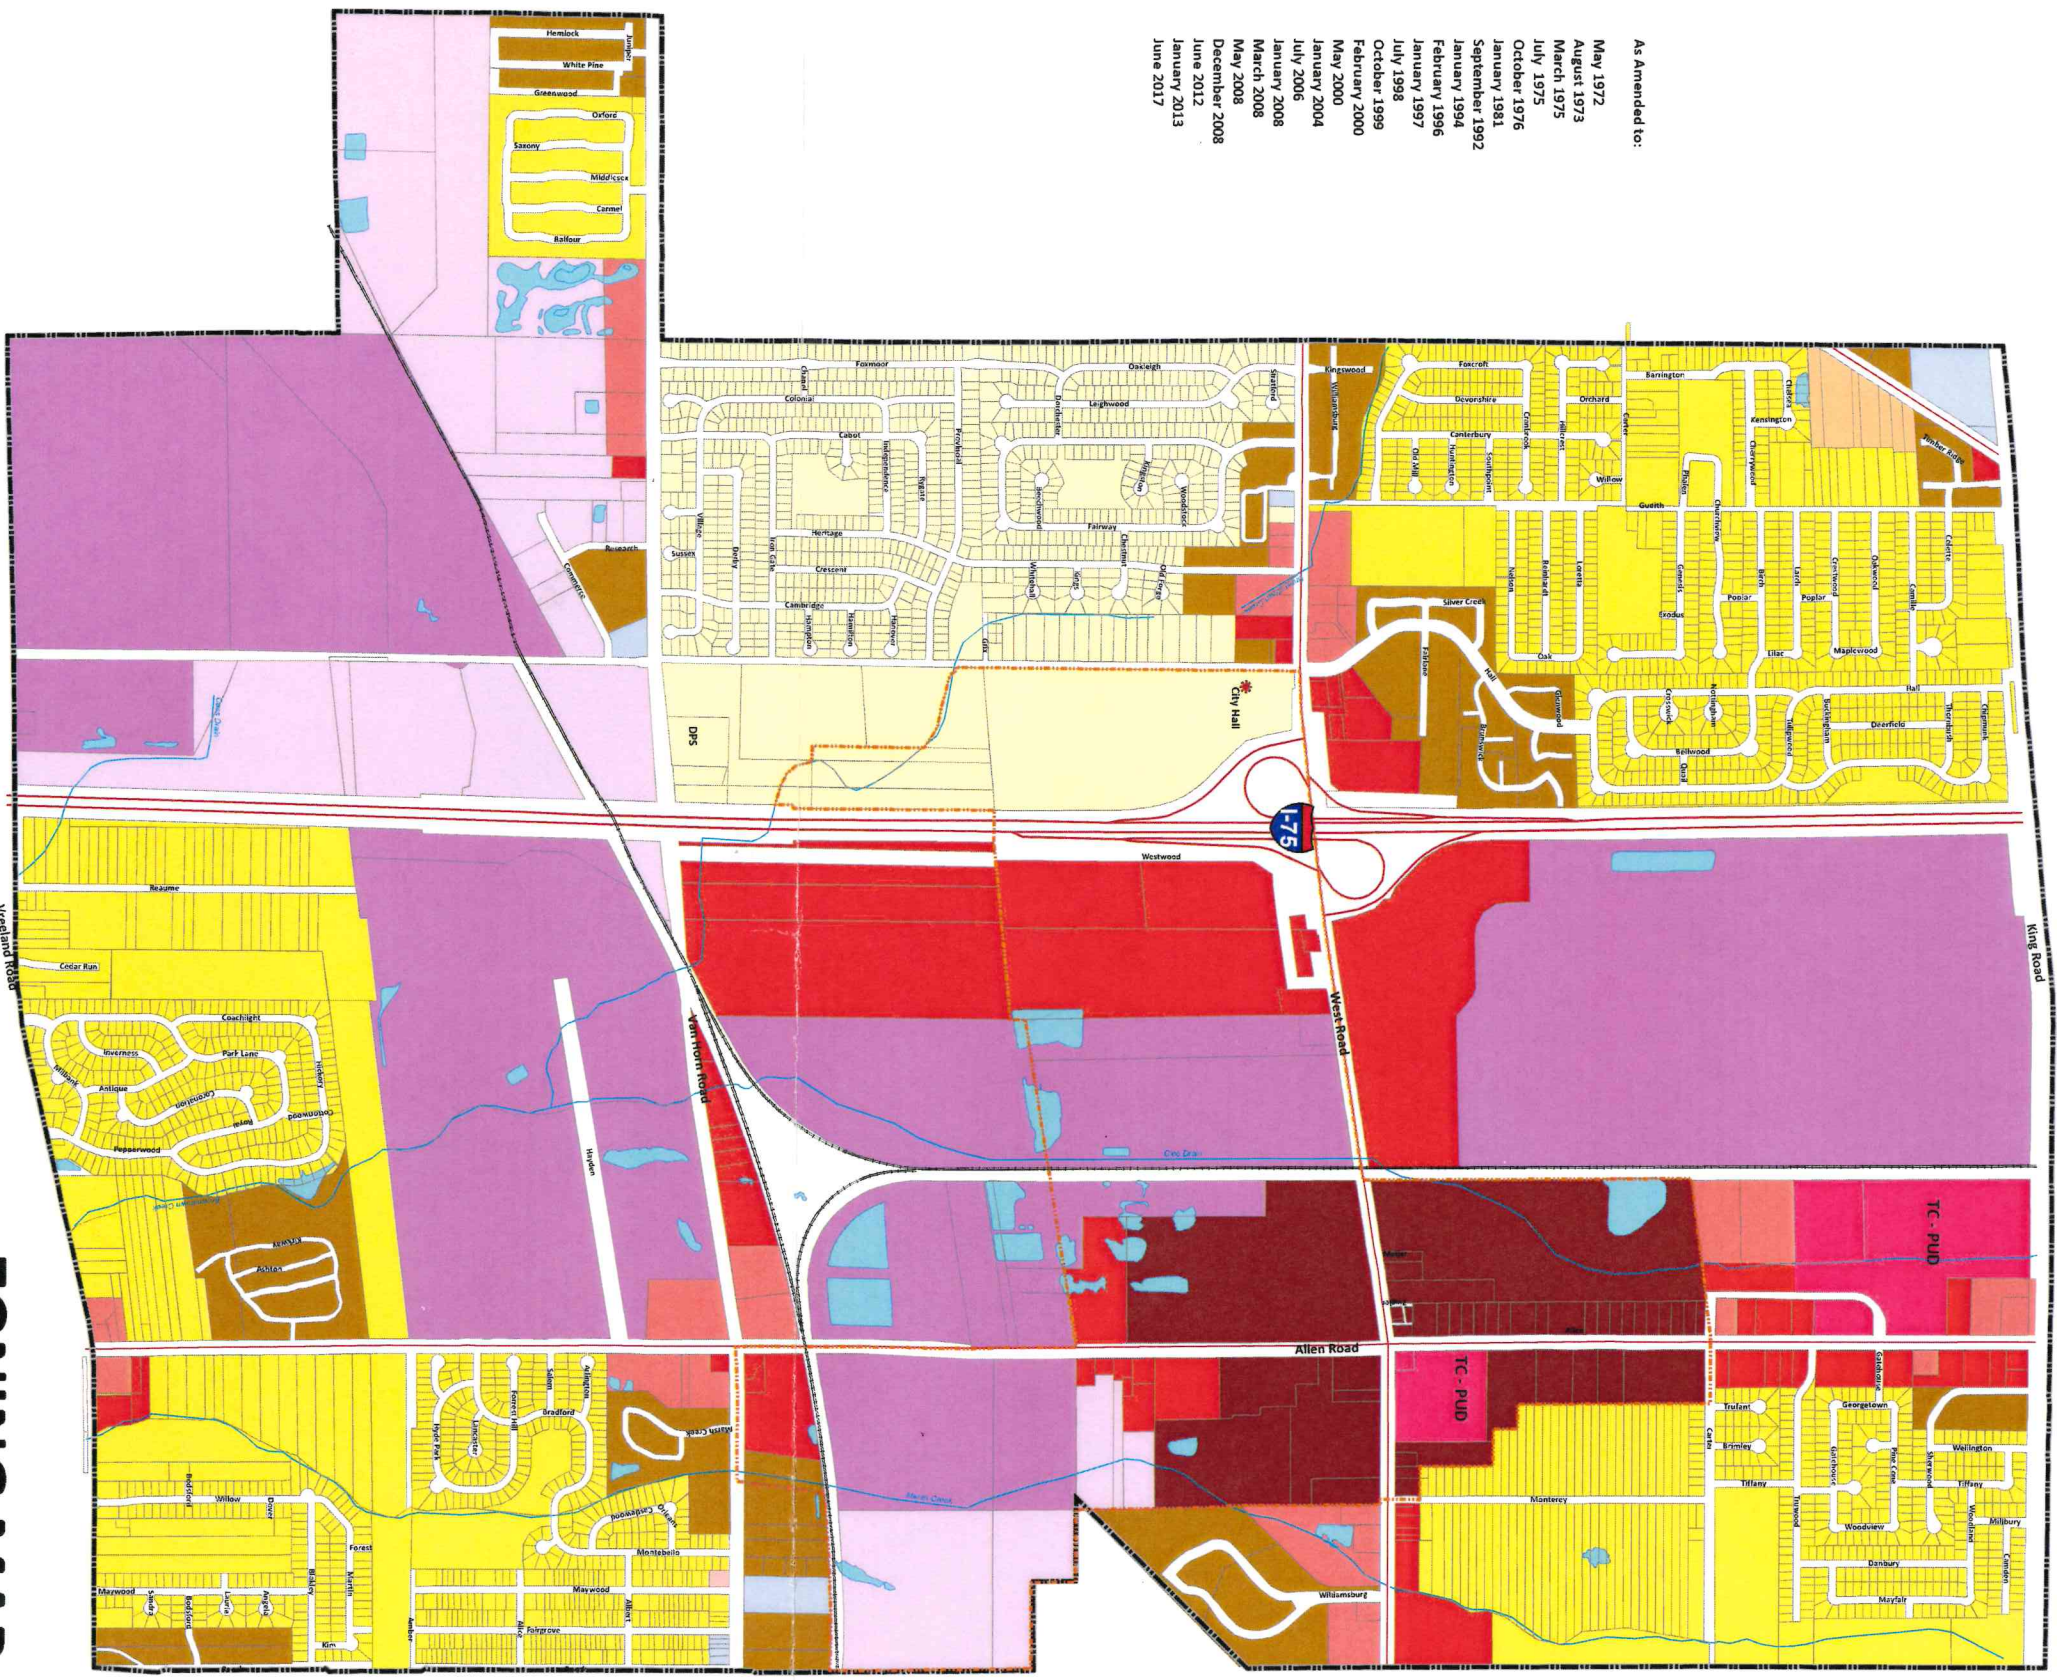

As Amended to:

- May 1972
- August 1973
- March 1975
- July 1975
- October 1976
- January 1981
- September 1992
- January 1994
- February 1996
- January 1997
- July 1998
- October 1999
- February 2000
- May 2000
- January 2004
- July 2006
- January 2008
- March 2008
- May 2008
- December 2008
- June 2012
- January 2013
- June 2017

- R-1 ONE FAMILY
- R-2 ONE FAMILY
- OFA ONE FAMILY ATTACHED
- R-T TWO FAMILY
- R-M MULTIPLE FAMILY
- O-1 OFFICE
- B-1 LOCAL BUSINESS

- B-2 COMMUNITY BUSINESS
- B-3 GENERAL BUSINESS
- IRO INDUSTRIAL RESEARCH OFFICE
- I-1 LIGHT INDUSTRIAL
- I-2 HEAVY INDUSTRIAL
- CBD CENTRAL BUSINESS DISTRICT
- TC-PUD TOWN CENTER PLANNED UNIT DEVELOPMENT
- DDA BOUNDARY

# ZONING MAP

## City of Woodhaven Wayne County