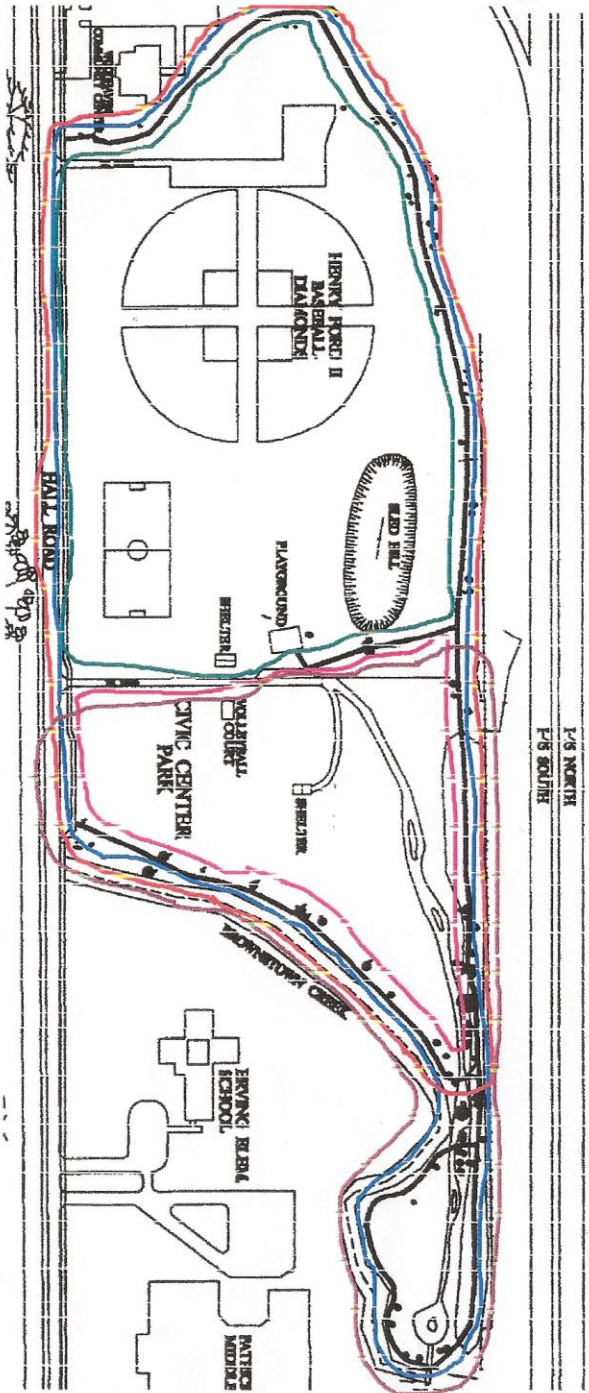

CITY OF WOODHAVEN WALKPATH

	FEET	MILES	KILO
1	8,638	1.64	2.63
2	6,961	1.32	2.12

	FEET	MILES	KILO
3	5,047	0.96	1.54

	FEET	MILES	KILO
4	4,015	0.76	1.22
5	5,692	1.08	1.73